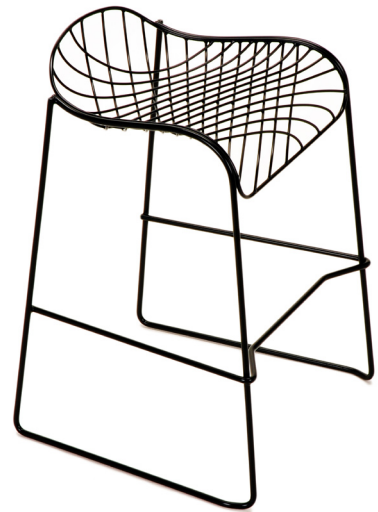

### Sam Johnson

The Net range was inspired by fishing nets left to dry in the sun. Each is made from many different pieces which overlap to form the distinctive organic shape. Net is available as a dining chair, as a kitchen stool and barstool. All three are available for indoor use and can be supplied with an additional corrosion resistant coating for outdoor use.

#### Specification/

The Net bar stool, on a sled base, is available in a range of powder-coated colours.

Standard colours:

RAL 9010 White  
RAL 5021 Water blue  
RAL 9011 Black  
RAL 1021 Yellow  
RAL 4004 Claret violet

#### Dimensions/

Kitchen Stool 585 x 585 x 780; sh 680

Bar Stool 585 x 585 x 920; sh 820

All dimensions are listed by width, depth and height. sh=seat height

#### Powder coatings/

White	Water blue	Black	Yellow	Claret violet
RAL 9010	RAL 5021	RAL 9011	RAL 1021	RAL 4004

NET FAMILY, left to right, dining chair, kitchen stool, bar stool