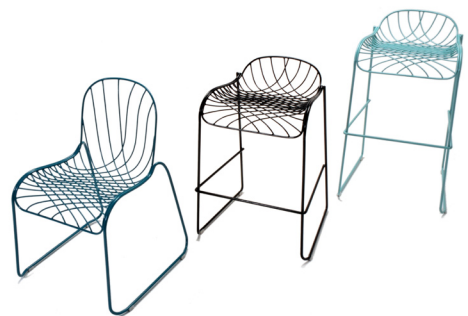

### Sam Johnson

The Net range was inspired by fishing nets left to dry in the sun. Each is made from many different pieces which overlap to form the distinctive organic shape. Net is available as a dining chair, as a kitchen stool and barstool. All three are available for indoor use and can be supplied with an additional corrosion resistant coating for outdoor use.

#### Specification/

The Net bar stool, on a sled base, is available in a range of powder-coated colours.

Standard colours:

RAL 9010 White  
RAL 5021 Water blue  
RAL 9011 Black  
RAL 1021 Yellow  
RAL 4004 Claret violet

#### Dimensions/

Kitchen Stool 585 x 585 x 780; sh 680

Bar Stool 585 x 585 x 920; sh 820

All dimensions are listed by width, depth and height. sh=seat height

#### Powder coatings/

White	Water blue	Black	Yellow	Claret violet
RAL 9010	RAL 5021	RAL 9011	RAL 1021	RAL 4004

NET FAMILY, left to right, dining chair, kitchen stool, bar stool