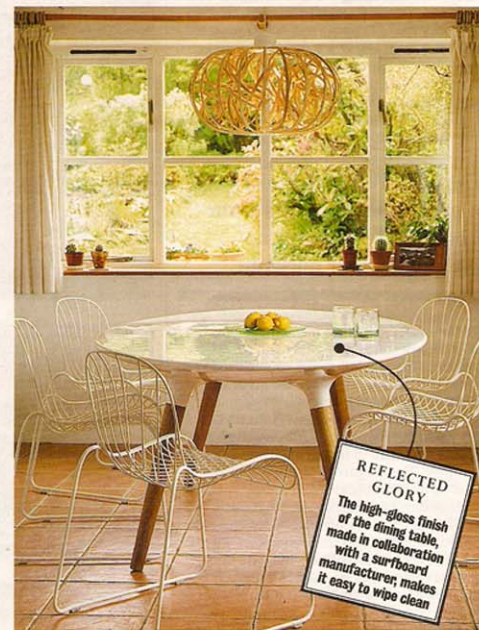

REPORT Vinny Lee PHOTOGRAPHS Darren Chung

Clockwise from above: John reads on the vintage Knoll sofa; the house, seen from the side garden; the dining room, with Shaper table, Net chairs and Ribbon light