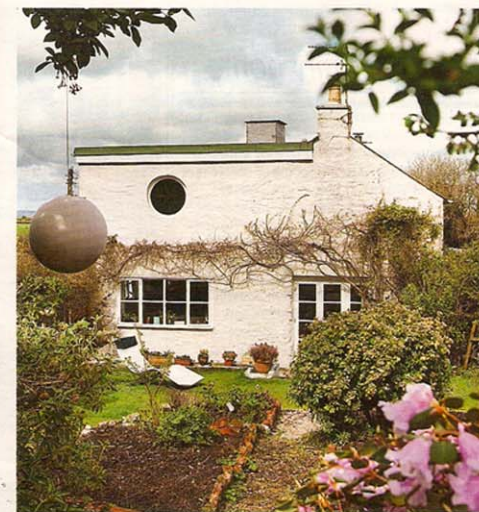

**House style**  
*Cornish family home*

REPORT Vinny Lee PHOTOGRAPHS Darren Chung

Clockwise from above: John reads on the vintage Knoll sofa; the house, seen from the side garden; the dining room, with Shaper table, Net chairs and Ribbon light