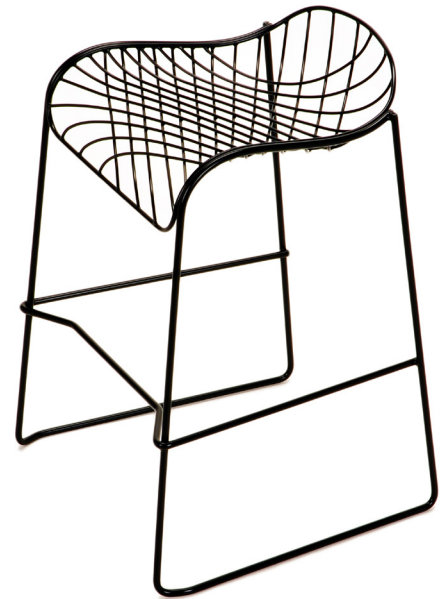

www.markproduct.com

Net/chair + barstool

An organically flowing form of visual lightness and transparency, the Net Chair and Stool is designed for catering and occasional spaces inside and out.

The chair is offered in a range of standard colours or we can manufacture to a specific RAL colour reference. The stool is available in two heights to suit typical 900mm high kitchen units and 1000mm plus bar height.

The close steel mesh was designed to resemble hanging fishing nets. It also references classic wire mesh chairs of the past such as Bertoia and Eames.

Specification/

The Net chair/bar stool, on a sled base, is available in a range of powder-coated colours.

Standard colours:

RAL 9010	White	
RAL 9011	Black	
RAL 7047	Tele Grey	
RAL7016	Anthracite Grey*	
RAL 5021	Water blue	
RAL 1003	Signal Yellow	
RAL 3018	Strawberry Red	

* Indicates Satin Finish.

A zinc finish is available for outdoors along with other colours on special order and there may be a surcharge.

Production/

100% Made in the UK.

Design/

Sam Johnson

Dimensions/