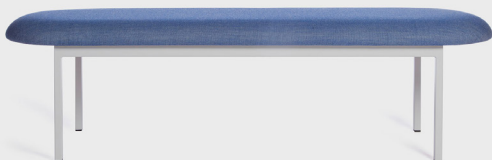

LOOPS SEATING

Distinct and endlessly characterful, the Loops range offers a breadth of seating options. The simple, classic frames provide futuristic playfulness with chunky, oversized upholstered elements.

SEATING ELEMENTS	W	D
Lounge chair	770	680
	420	SH
	785	H
Lounge chair with arms	770	680
	420	SH
	785	H
Sofa	1600	680
	450	SH
	785	H
Sofa with arms	1600	680
	450	SH
	785	H
Bench	1600	440
	450	SH
Bench with back	1600	610
	450	SH
	770	H
Stool	400	400
	450	SH