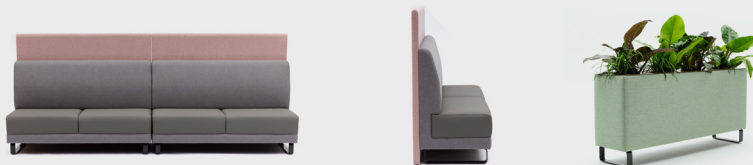

# STUDIOSCAPE MODULAR DINING SEATING

Studioscape is a modular and flexible seating system. The system is based on a 750x750 grid which gives a wide range of space-planning options. Modules can be fixed together or easily reconfigured by the user on wheel or sled bases.

ELEMENTS	W	D
dining double	1500	750
dining small	1125	750
dining single	750	750
	450	SH
dining bench double	1500	750
dining bench small	1125	750
dining bench single	450	SH
curved dining round back	1125 450	1125 SH
curved dining square infill back	1125 450	1125 SH
60 degree corner dining round back	1125 450	1125 SH
60 degree corner dining square infill back	1125 450	1125 SH